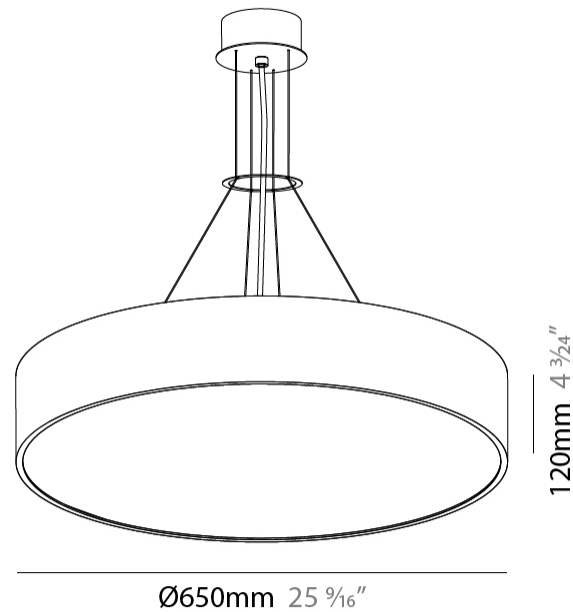

GENERAL

Series: Sign
Brand: Prolicht
Division: Architectural
Mounting Type: Suspension
Mounting Location: Ceiling
Subcategory: Pendant

PHYSICAL

Shape: Round
Diameter (mm): 650
Diameter (in): 25 ⁹/₁₆
Depth (mm): 120
Depth (in): 4 ³/₄
Max. Overall Height (mm): 2120
Max. Overall Height (in): 83 ⁷/₁₆
Light Distribution: Direct
Weight (kg): 8.505
Weight (lbs): 18.75
Diffuser: PMMA - Opal or Micro-Prism
Fixture Finish: SSR / BKV / CWI / CRY / HAB / UFT / ITA / RUA / FTG / MYG / LOD / PUS / FRO / FUP / KIA / POP / BLS / SPG / MEY / GOH / GUM / CHC / COM / ABZ / JAG / OBR / MOS / ROR
Fixture Material: Extruded Aluminum / Steel
Cable Details: 2000mm or 6000mm Transparent Cable

ELECTRICAL

Lamp Type: LED (Zhaga Standard)
Input Wattage (W): 66.5
Total Output Wattage (W): 57
Dimming: Tri-Mode (Non-Dimming and Phase Dimming (120Vac only) and 0-10V Dimming)
Driver Included: Yes
Driver Location: Integrated
Driver Type: Constant Current - Universal
Driver Class: Class 2
Input Voltage (V): 120 - 277
Constant Current (MA): 500

LED

Color Temperature (°K): 2700 / 3000 / 3500 / 4000
Max. Delivered Lumen (lm): 5535 / 6194 / 6358 / 6594
Nominal Lumen (lm): 7410 / 8292 / 8512 / 8828
CRI: >80 CRI
Efficiency (%): 73
Lamp Life (hrs): 50000

OPTICAL

Beam Angle: 110

RATINGS AND CERTIFICATIONS

Certified By: Certified for North American Standards
IP rating: IP20